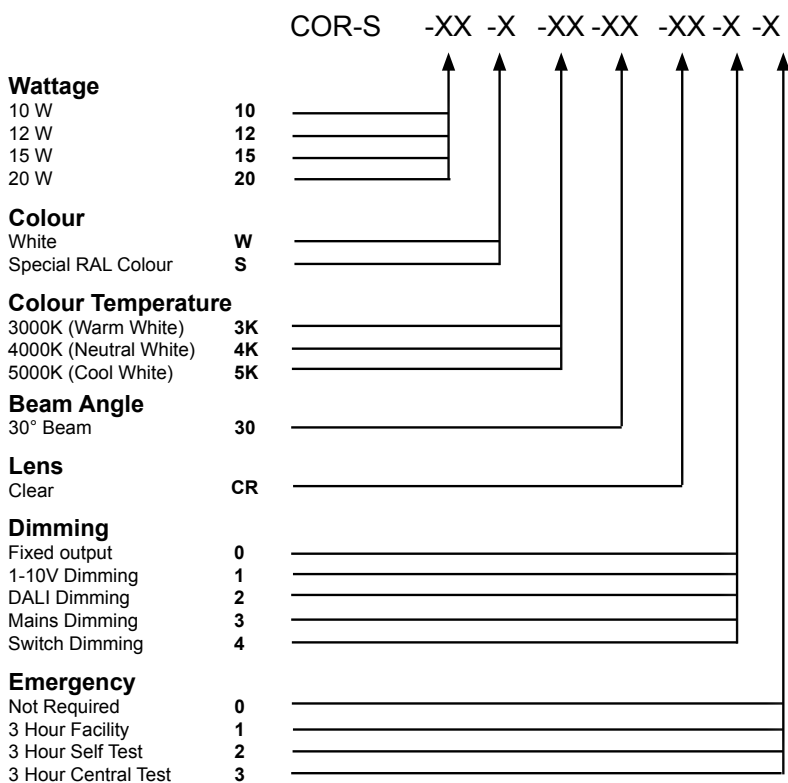

Corona Mini		
Power	8 W	10 W
Dimensions	Ø85 x 84mm	Cutout: Ø75mm
Weight	0.8 kg	
Installation	Ceiling Tile/ Plasterboard	
Voltage	220-240Vac	100-240Vac

Performance		
Power	8 W	10 W
Exit Lumens (lm)	622 lm	747 lm
Efficiency	75.9 ll/cW	73.2 ll/cW
Beam Angle	15° / 24° / 30° / 36°	
Colour Rendering	Ra>82	
Colour Temperature	3000K / 4000K / 5000K	
Dimming	1-10V / DALI	
Operating Temp.	-40°C to 50°C	
Emergency	3 Hour Facility 3 Hour Self Test 3 Hour Central Test	
Warranty	5 Years	

Example of Code:

COR-S-12-W-3K-30-CR-0-0

Wattage:	12 W
Colour:	White
Colour Temp:	3000K
Beam Angle:	30°
Lens:	Clear
Dimming:	Fixed output
Emergency:	Not Required

Corona				
Power	10 W	12 W	15 W	20 W
Dimensions	Ø102 x 97mm		Cutout: Ø90mm	
Weight	0.9 kg			
Installation	Ceiling Tile/ Plasterboard			
Voltage	220-240Vac	100-240Vac		