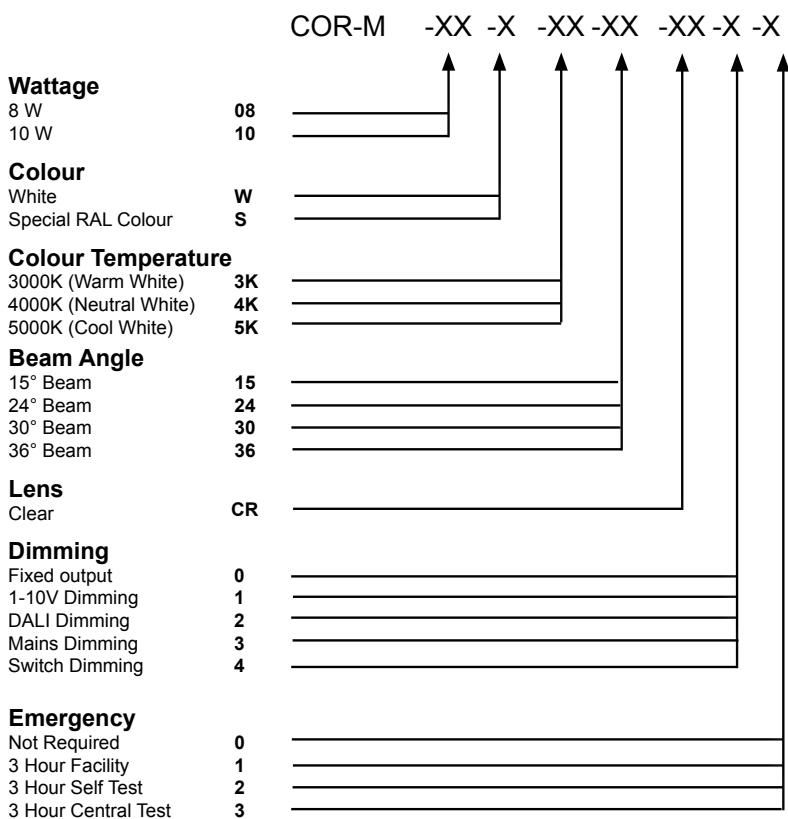

Example of Code:

COR-M-08-W-3K-30-CR-0-0

Wattage:	8 W
Colour:	White
Colour Temp:	3000K
Beam Angle:	30°
Lens:	Clear
Dimming:	Fixed output
Emergency:	Not Required

Corona Mini		
Power	8 W	10 W
Dimensions	Ø70 x 85mm	Cutout: Ø65mm
Weight	0.7 kg	
Installation	Ceiling Tile/ Plasterboard	
Voltage	220-240Vac	100-240Vac