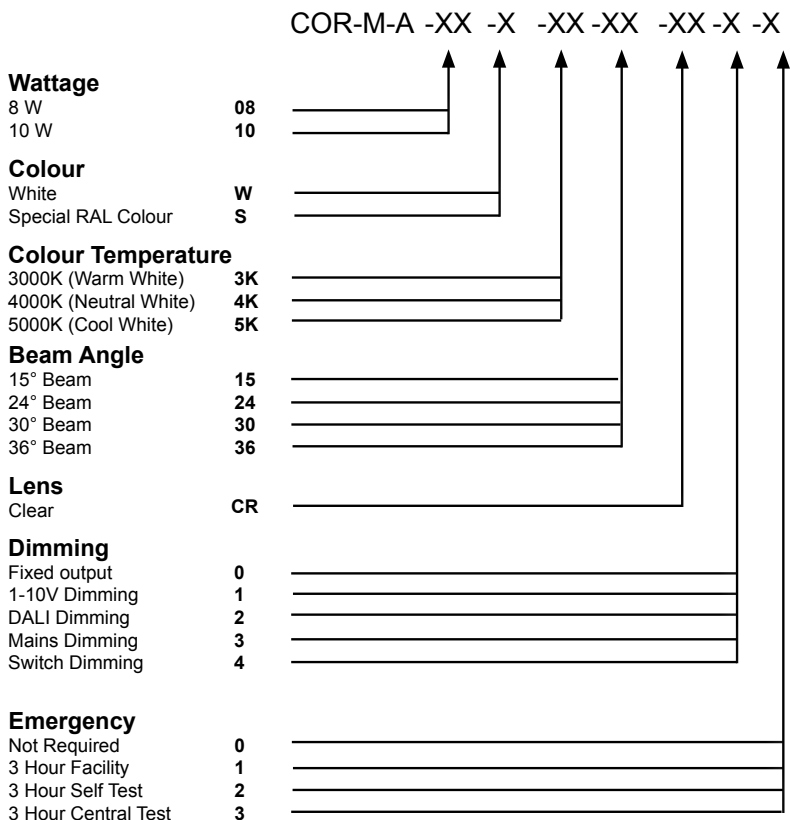

Example of Code:

COR-M-A-08-W-3K-30-CR-0-0

Wattage:	8 W
Colour:	White
Colour Temp:	3000K
Beam Angle:	30°
Lens:	Clear
Dimming:	Fixed output
Emergency:	Not Required