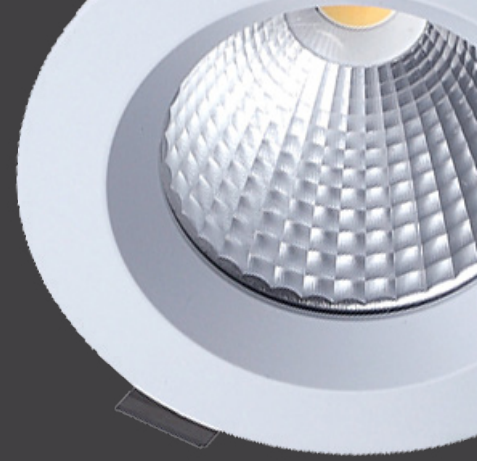

The Corona Mini LED downlight has a 70mm diameter bezel whilst using a CREE LED engine. The heatsink is constructed from die-cast aluminium complete with aluminium bezel and reflector.

The bezel features a recess detail creating a glare friendly cut-off which is also an aesthetically pleasing architectural detail.

Example of Code:

COR-M-08-W-3K-30-CR-0-0

Wattage:	8 W
Colour:	White
Colour Temp:	3000K
Beam Angle:	30°
Lens:	Clear
Dimming:	Fixed output
Emergency:	Not Required

Corona Mini		
Power	8 W	10 W
Dimensions	Ø70 x 85mm	Cutout: Ø65mm
Weight	0.7 kg	
Installation	Ceiling Tile/ Plasterboard	
Voltage	220-240Vac	100-240Vac

The Corona Mini adjustable LED downlight has an 85mm diameter bezel whilst using a CREE LED engine. The heatsink is constructed from die-cast aluminium complete with adjustable aluminium bezel and reflector.