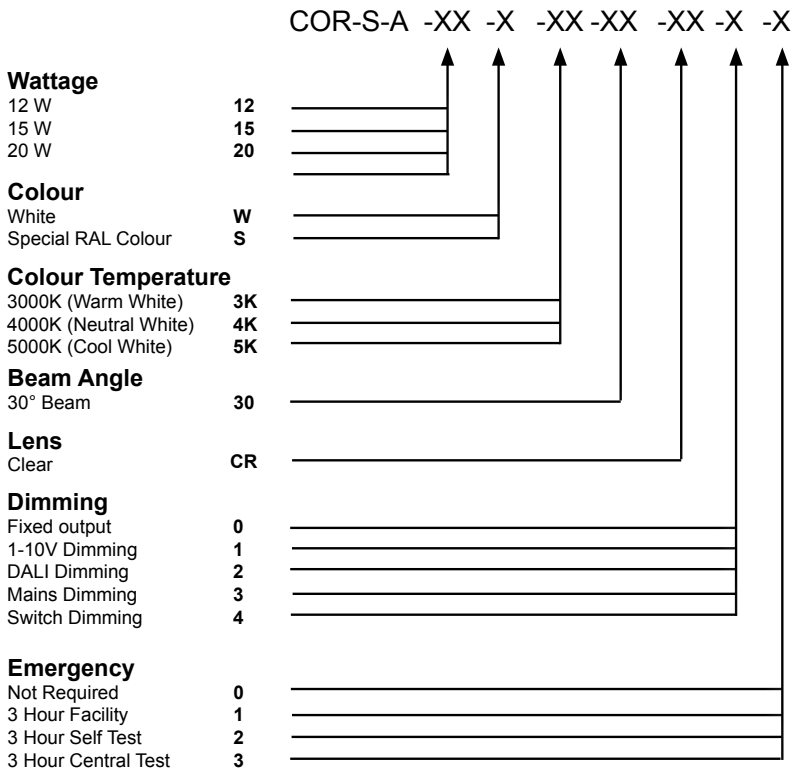

Example of Code:

COR-S-A-12-W-3K-30-CR-0-0

Wattage:	12 W
Colour:	White
Colour Temp:	3000K
Beam Angle:	30°
Lens:	Clear
Dimming:	Fixed output
Emergency:	Not Required